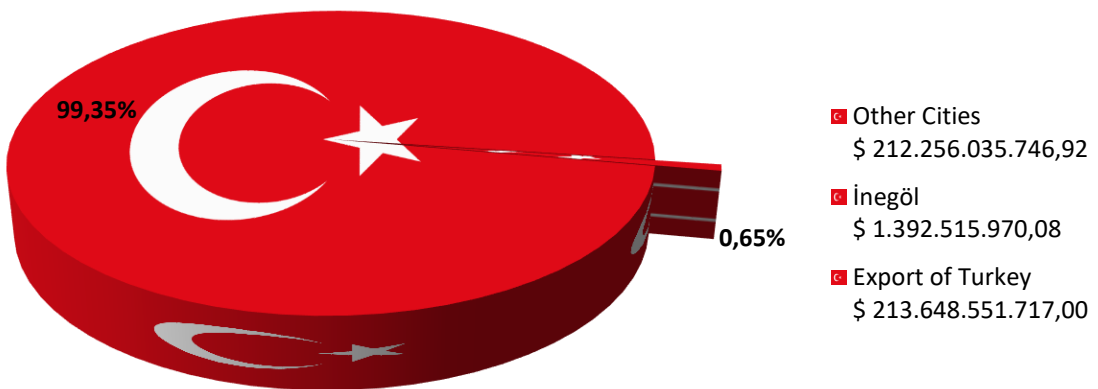

**SHARE OF İNEGÖL
IN TOTAL EXPORT OF TURKEY**