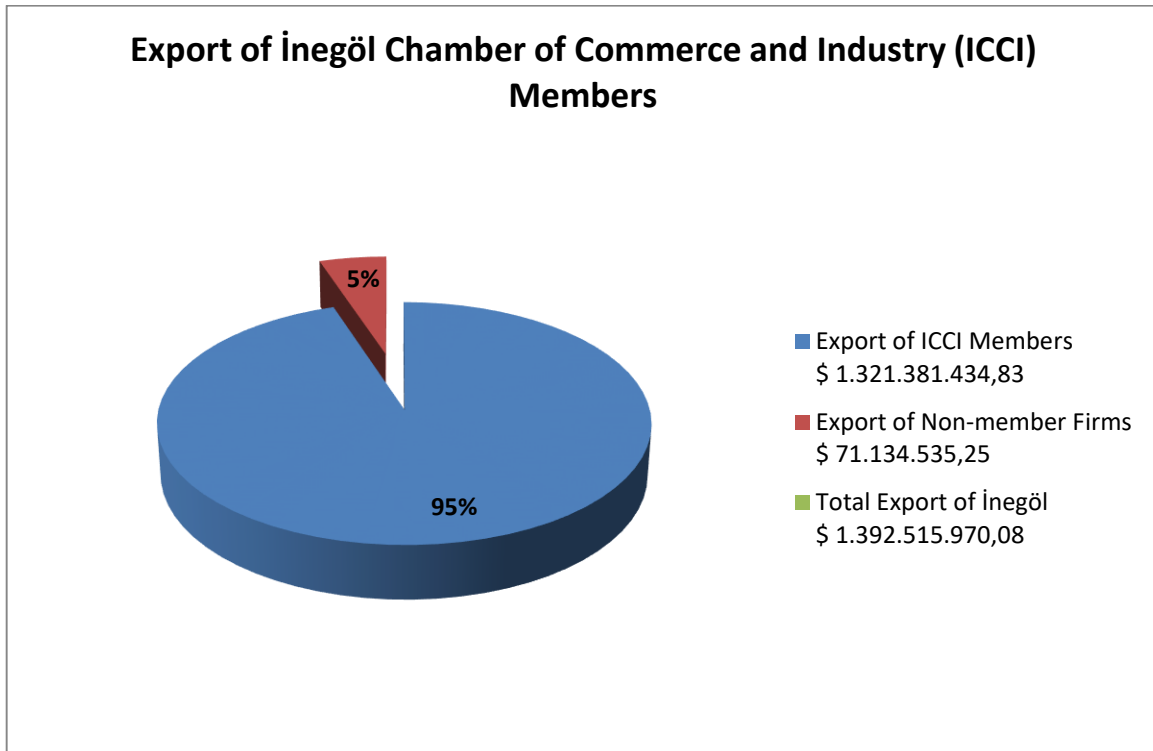

While textile sector was leading the export until 2014, furniture sector became the leading sector in export in 2015, and continued to be the leading sector in export having 48% of total export amount in 2021. The rising trend of export of the furniture sector in the last 10 years increased 24% in 2021.

Textile sector increased its export in 2021 as well. While textile sector had 21% of total export in 2020, it's share increased to 24% in 2021.

While the total export share of Forest Products increased their share in total export, Automotive Supplier Industry, Chemistry and Machinery & Metal sectors other sectors lowered the share they had in the previous year.

When we look through the total export of İnegöl, 95% of total export of İnegöl was carried out by the traders and industrialists who are member of İnegöl Chamber of Commerce and Industry (ICCI) with 1.321.381.434,83 dollars of export. On the other hand, 5% of total export of İnegöl was carried out by merchants and craftsmen who are not member of ICCI with 71.134.535,25 dolar of export.