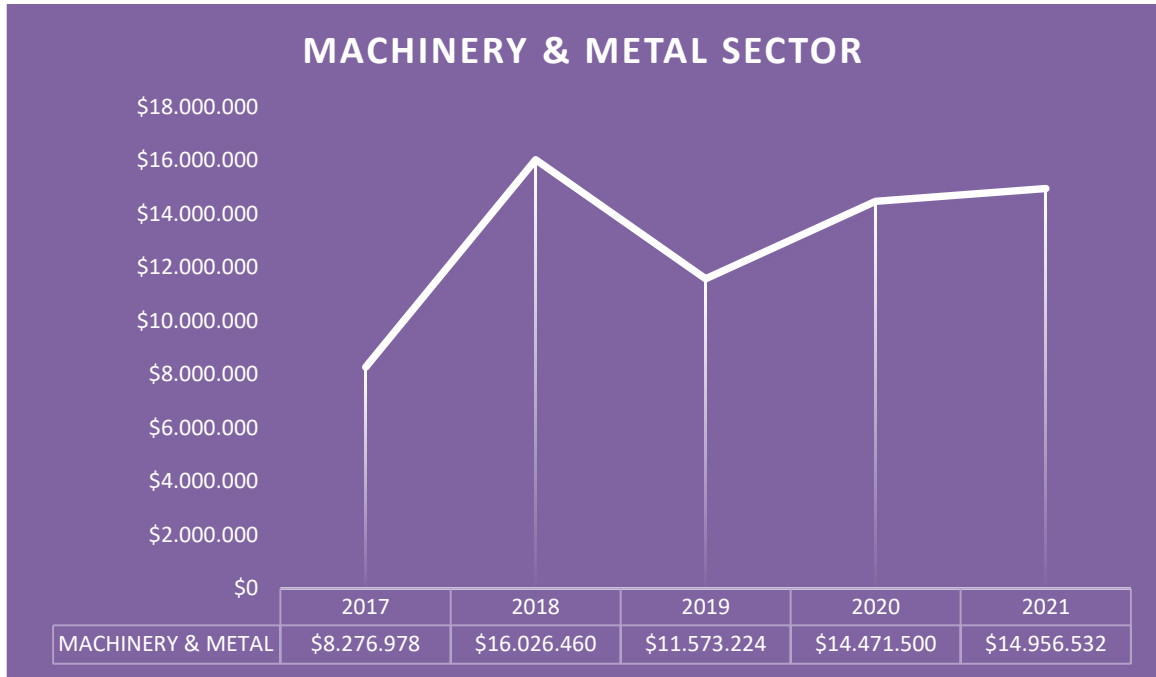

While textile sector was leading the export until 2014, furniture sector became the leading sector in export in 2015, and continued to be the leading sector in export having 48% of total export amount in 2021. The rising trend of export of the furniture sector in the last 10 years increased 24% in 2021.

Textile sector increased its export in 2021 as well. While textile sector had 21% of total export in 2020, it's share increased to 24% in 2021.

While the total export share of Forest Products increased their share in total export, Automotive Supplier Industry, Chemistry and Machinery & Metal sectors other sectors lowered the share they had in the previous year.

EXPORT TREND OF SECTORS IN THE LAST 5 YEARS

EXPORT TREND OF SECTORS IN THE LAST 5 YEARS

EXPORT TREND OF SECTORS IN THE LAST 5 YEARS

EXPORT TREND OF SECTORS IN THE LAST 5 YEARS

FOREIGN TRADE OF İNEGÖL BY INDUSTRIAL ZONES

180 of 1231 exporting companies are located in Organized Industrial Zones and more than 60% of export was carried out by those companies. The other exporting companies are located in Woodwork Industrial Estate and in Furniture Industry.