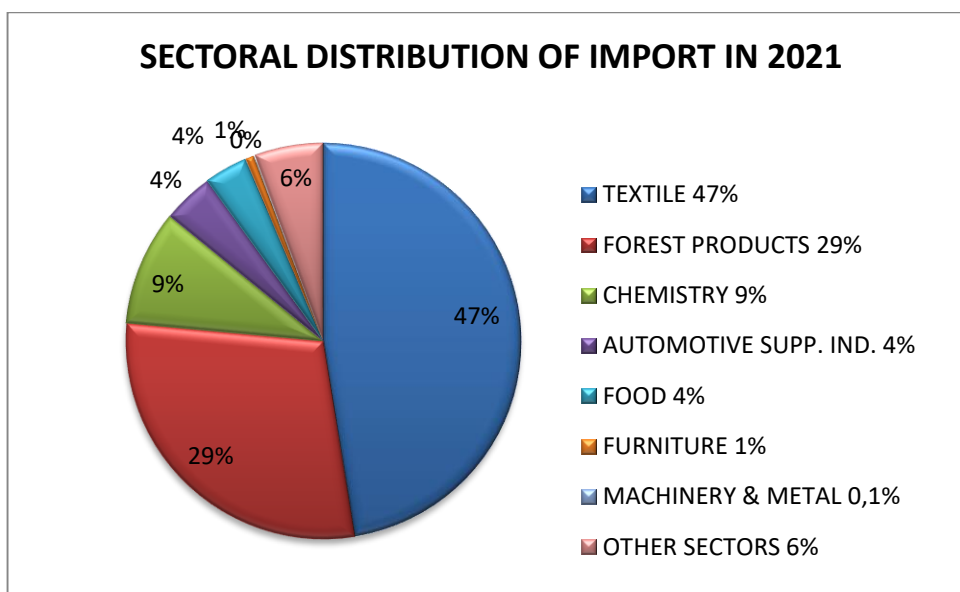

SECTORAL DISTRIBUTION OF IMPORT IN 2021

SECTOR	AMOUNT (USD)
TEXTILE	183.374.395,39
FOREST PRODUCTS	112.205.168,10
CHEMISTRY	36.453.245,17
AUTOMOTIVE SUPP. IND.	16.120.251,02
FOOD	13.758.599,25
FURNITURE	2.638.510,07
MACHINERY & METAL	340.804,87
OTHER SECTORS	21.738.092,55
OVERALL TOTAL	386.629.066,42

İnegöl carried out **386.629.066,42** dollars of import with 48 companies in 2021. Textile sector has the highest rate in total import. While 47% of total import was carried out by this sector, Forest Products, Chemistry, Other Sectors, Automotive Supplier Industry, Food, Furniture and Machinery & Metal sectors follow Textile sector with their import amount.