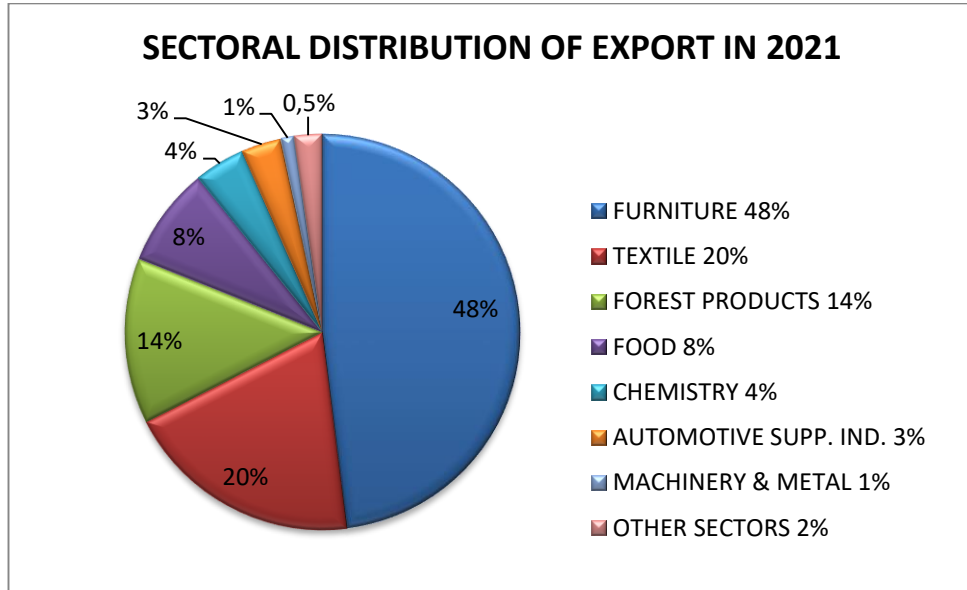

SECTORAL DISTRIBUTION OF EXPORT IN 2021

SECTOR	AMOUNT (USD)
FURNITURE	668.409.918,09
TEXTILE	271.608.362,17
FOREST PRODUCTS	188.463.139,65
FOOD	113.642.657,41
CHEMISTRY	58.389.365,93
AUTOMOTIVE SUPP. IND.	45.308.873,93
MACHINERY & METAL	14.956.531,76
OTHER SECTORS	31.737.121,14
OVERALL TOTAL	1.392.515.970,08

İnegöl carried out **1.392.515.970,08** Dollars of export with 1231 companies in 2021. Furniture sector has the highest rate in total export. While 48% of total export was carried out by this sector with **1095** companies, Textile, Forest Products, Food, Chemistry, Automotive Supplier Industry, Machinery & Metal and Other Sectors follow Furniture sector with their export amount.